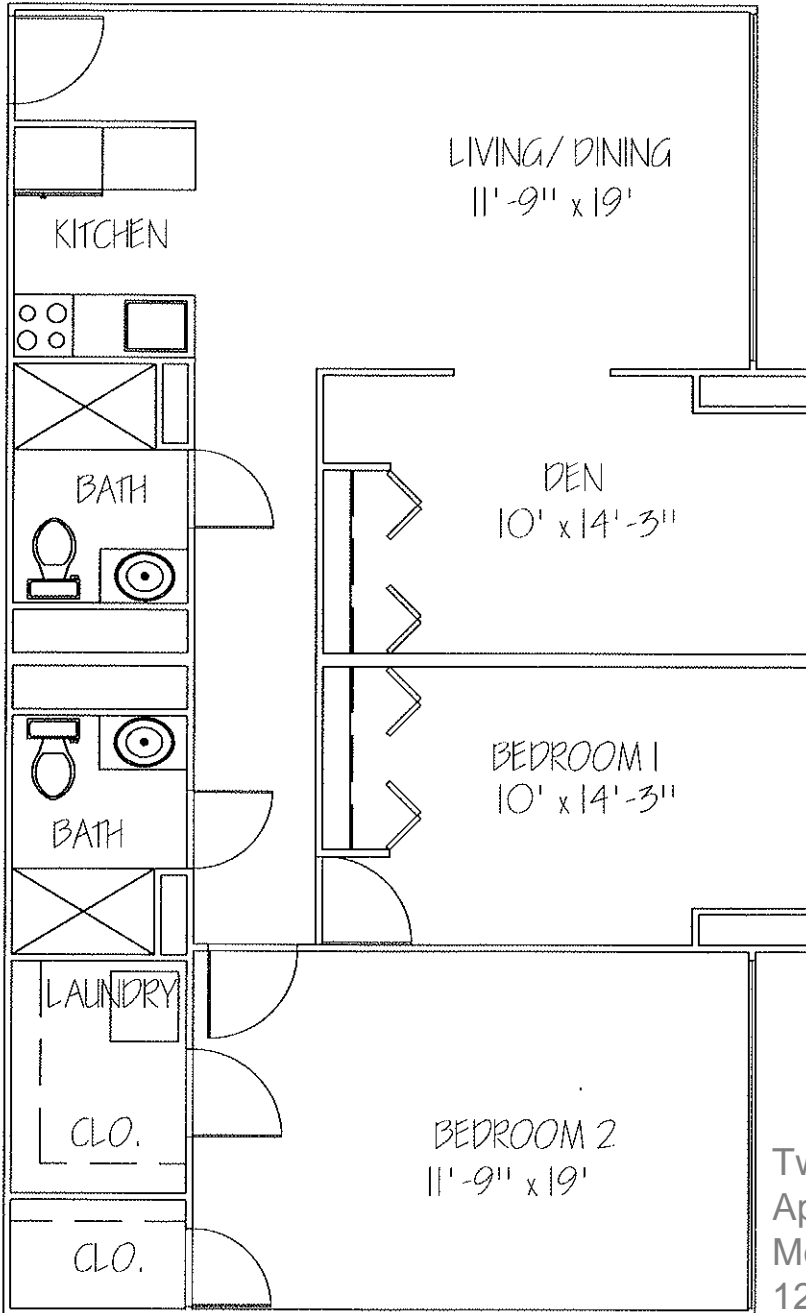

## Floor Plan for Two Bedroom with Den

Two Bedroom w/Den & Laundry  
Apartment # \_\_\_\_\_  
Monthly Fee \_\_\_\_\_  
1280 square feet