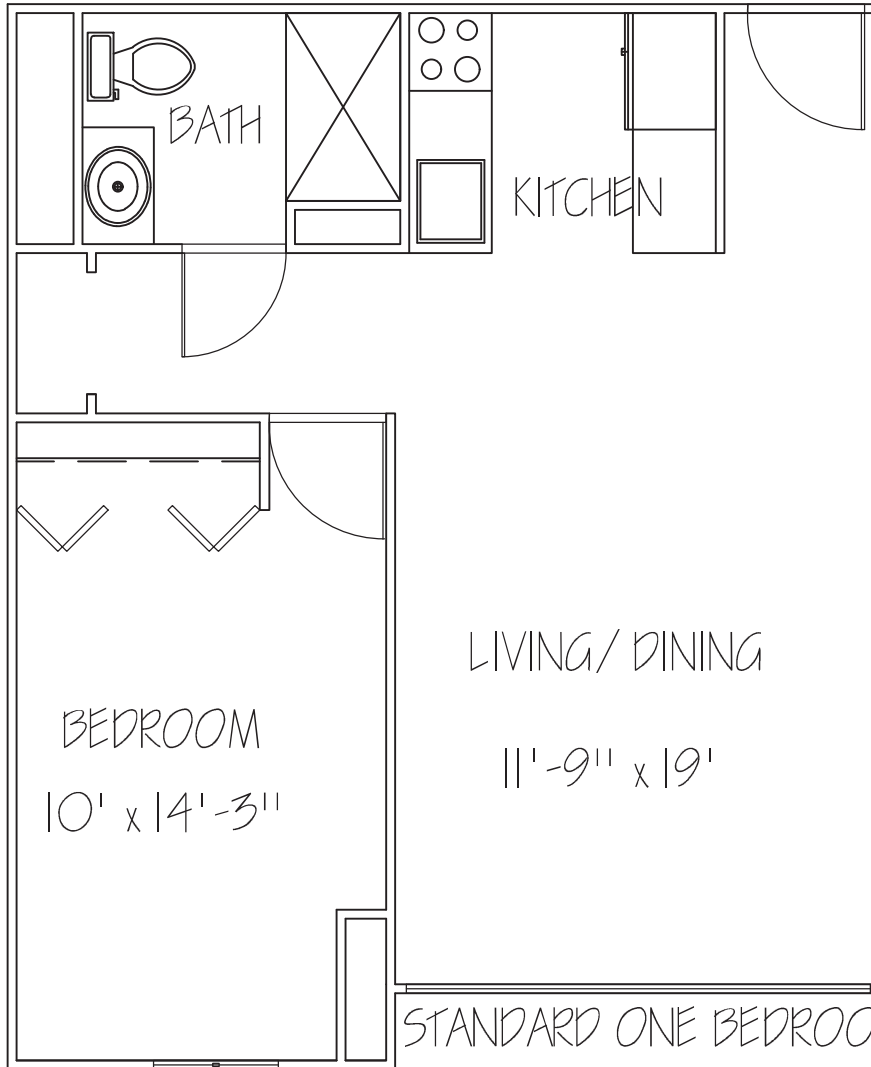

The Gardens

Floor Plan for One Bedroom Apartment

STANDARD ONE BEDROOM

APARTMENT# _____

MONTHLY FEE _____

540 SQUARE FEET